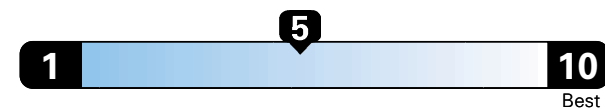

2022 MODEL YEAR

Jeep WRANGLER UNLIMITED WILLYS 4X4

For more information visit: www.jeep.com
or call 1-877-IAM-JEEP

FCA US LLC

THIS VEHICLE IS MANUFACTURED TO MEET SPECIFIC UNITED STATES REQUIREMENTS. THIS VEHICLE IS NOT MANUFACTURED FOR SALE OR REGISTRATION OUTSIDE OF THE UNITED STATES.

MANUFACTURER'S SUGGESTED RETAIL PRICE OF THIS MODEL INCLUDING DEALER PREPARATION

Base Price: $33,595

JEOP WRANGLER UNLIMITED SPORT
Exterior Color: Sting-Gray Clear-Coat Exterior Paint
Interior Color: Black Interior Color
Interior: Cloth Low-Back Bucket Seats
Engine: 3.0L V6 Turbo Diesel Engine with Start Stop
Transmission: 8-Speed Automatic 8HP75 Transmission
STANDARD EQUIPMENT (UNLESS REPLACED BY OPTIONAL EQUIPMENT)

FUNCTIONAL/SAFETY FEATURES
Jeep Wave Membership (Retail Sales/50 States Only)
ParkView® Rear Back-Up Camera
Command-Trac® Part-Time 4WD System
Fuel Tank Skid-Plate Shield
Transfer Case Skid-Plate Shield
Transmission Skid-Plate
Heavy-Duty 4-Wheel Disc Anti-Lock Brakes
Trailer Sway Damping
Hill-Start Assist
Push-Button Start
Sentry Key® Theft Deterrent System
Tire Pressure Monitoring Display
Advanced Multistage Front Air Bags
Supplemental Front Seat-Mounted Side Air Bags