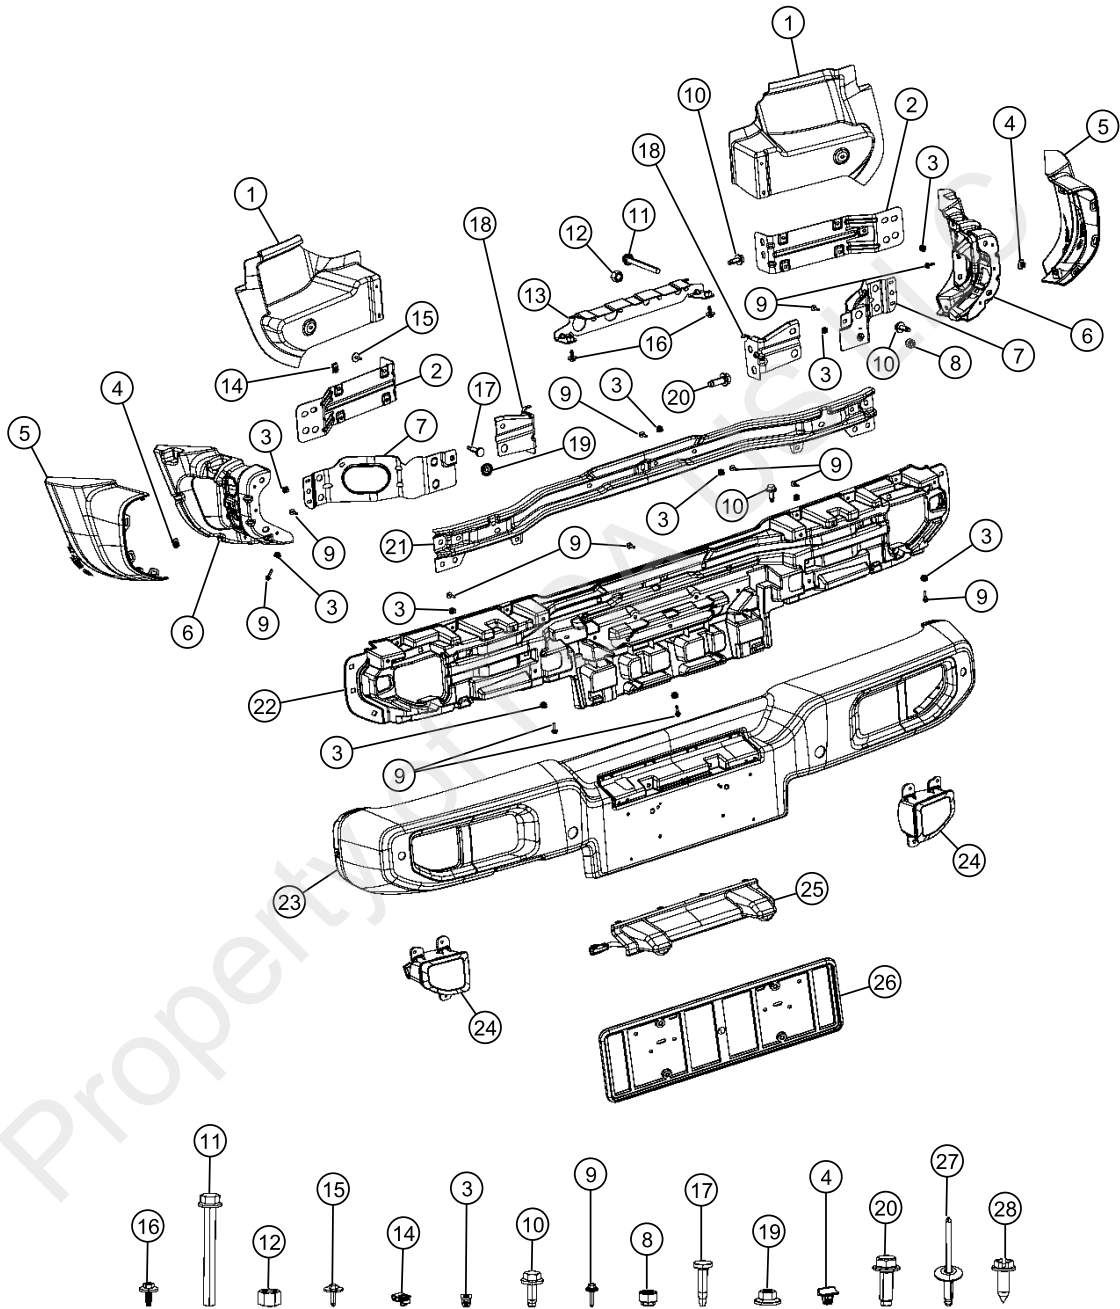

013 - Frame, Bumper and Fascia 310.01 - Bumper, Rear, [MBC], [AB7]

Dealer Comments:

013 - Frame, Bumper and Fascia 310.01 - Bumper, Rear, [MBC], [AB7]

Pos	Description	Part Number	Qty	Eng	Trans	Line
1	PANEL, Close out					
1	PANEL, Close out, Right	68349682AE	1			J U
1	PANEL, Close out, Right	68349682AE	1			J U X
1	PANEL, Close out, Left	68349683AE	1			J U
1	PANEL, Close out, Left	68349683AE	1			J U X
2	BRACKET, Rear Bumper					
2	BRACKET, Rear Bumper, [MB5] OR [MBC] OR [MBQ]	68295344AA	1			J U
2	BRACKET, Rear Bumper, [MB5] OR [MBC] OR [MBQ]	68295344AA	1			J U X
3	PUSH NUT					
3	PUSH NUT, [X8W], [MBC]	06510197AA	16			J U
3	PUSH NUT, [X8W], [MBC]	06510197AA	16			J U X
4	CLIP, Fascia					
4	CLIP, Fascia, [X8W], [MBC]	68225214AA	6			J U
4	CLIP, Fascia, [X8W], [MBC]	68225214AA	6			J U X
5	END CAP, Bumper					
5	END CAP, Bumper, Right, [X8W], [MBC]	68298822AB	1			J U
5	END CAP, Bumper, Left, [X8W], [MBC]	68298823AB	1			J U
6	BRACKET, Rear Bumper					
6	BRACKET, Rear Bumper, Left, [X8W], [MBC]	68335607AB	1			J U
6	BRACKET, Rear Bumper, Left, [X8W], [MBC]	68335607AB	1			J U X
6	BRACKET, Rear Bumper, Right, [X8W], [MBC]	68335608AB	1			J U
6	BRACKET, Rear Bumper, Right, [X8W], [MBC]	68335608AB	1			J U X
7	BRACKET, Rear Bumper					
7	BRACKET, Rear Bumper, [MBC] OR [MBQ], [X8W]	68349548AB	1			J U
7	BRACKET, Rear Bumper, [MBC] OR [MBQ], [X8W]	68349548AB	1			J U X
8	NUT, M10x1.5, (Serviced in Assembly)					
9	SCREW					
9	SCREW, [X8W], [MBC]	68340509AA	16			J U
9	SCREW, [X8W], [MBC]	68340509AA	16			J U X
10	BOLT AND CONED WASHER, Hex Head, M10x1.5x30	06104414AA	2			J U
11	BOLT, Hex Flange Head, M12X1.50X110.00					
11	BOLT, Hex Flange Head, M12X1.50X110.00, [MBC] OR [MBQ]	06104246AA	2			J U