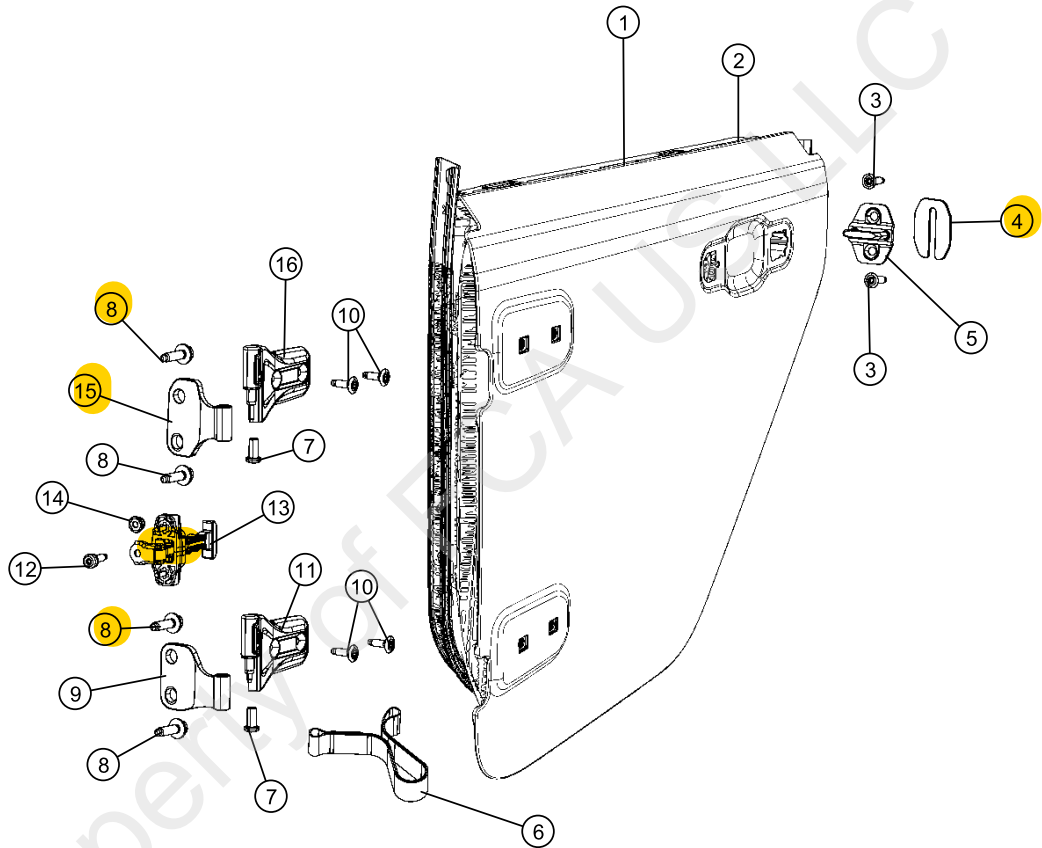

## 030 - Doors, Door Mirrors and Related Parts 205.02 - Rear Door, Shell and Hinges, Half Door

Pos	Description	Part Number	Qty	Eng	Trans	Line
1	DOOR, Rear					
1	DOOR, Rear, Right, [GCH], [X8A]	68299874AA	1			J U X
1	DOOR, Rear, Left, [GCH], [X8A]	68299875AA	1			J U X
2	PANEL, Rear Half Door Outer					
2	PANEL, Rear Half Door Outer, Right, [GCH], [X8A]	68282842AA	1			J U X
2	PANEL, Rear Half Door Outer, Left, [GCH], [X8A]	68282843AA	1			J U X
3	SCREW, M8X1.25X34, Stirker To Body					
3	SCREW, M8X1.25X34, Stirker To Body, Left	06511246AA	2			J U X
3	SCREW, M8X1.25X34, Stirker To Body, Right	06511246AA	2			J U X
4	SPACER, Door Latch Striker					
4	SPACER, Door Latch Striker, Left, 1.25MM Thick	04589139AA	AR			J U X
4	SPACER, Door Latch Striker, Right, 1.25MM Thick	04589139AA	AR			J U X
4	SPACER, Door Latch Striker, Left, 2.50MM Thick	04589140AA	AR			J U X
4	SPACER, Door Latch Striker, Right, 2.50MM Thick	04589140AA	AR			J U X
5	STRIKER, Door Latch					
5	STRIKER, Door Latch, Left	68294124AA	1			J U X
5	STRIKER, Door Latch, Right	68294124AA	1			J U X
6	CHECK, Rear Door, Cloth					
6	CHECK, Rear Door, Cloth, Right, [X82], [X8A], [GCH], [JPH]	68349632AC	1			J U
6	CHECK, Rear Door, Cloth, Left, [X82], [X8A], [GCH], [JPH]	68349633AC	1			J U
7	NUT, DOOR HINGE, M6X1.00, Door Half To Body Half Attaching					
7	NUT, DOOR HINGE, M6X1.00, Door Half To Body Half Attaching, Left	06512894AA	2			J U X
7	NUT, DOOR HINGE, M6X1.00, Door Half To Body Half Attaching, Right	06512894AA	2			J U X
8	BOLT, M10x1.50, Hinge To Body					
8	BOLT, M10x1.50, Hinge To Body, Left	06512362AA	4			J U X
8	BOLT, M10x1.50, Hinge To Body, Right	06512362AA	4			J U X