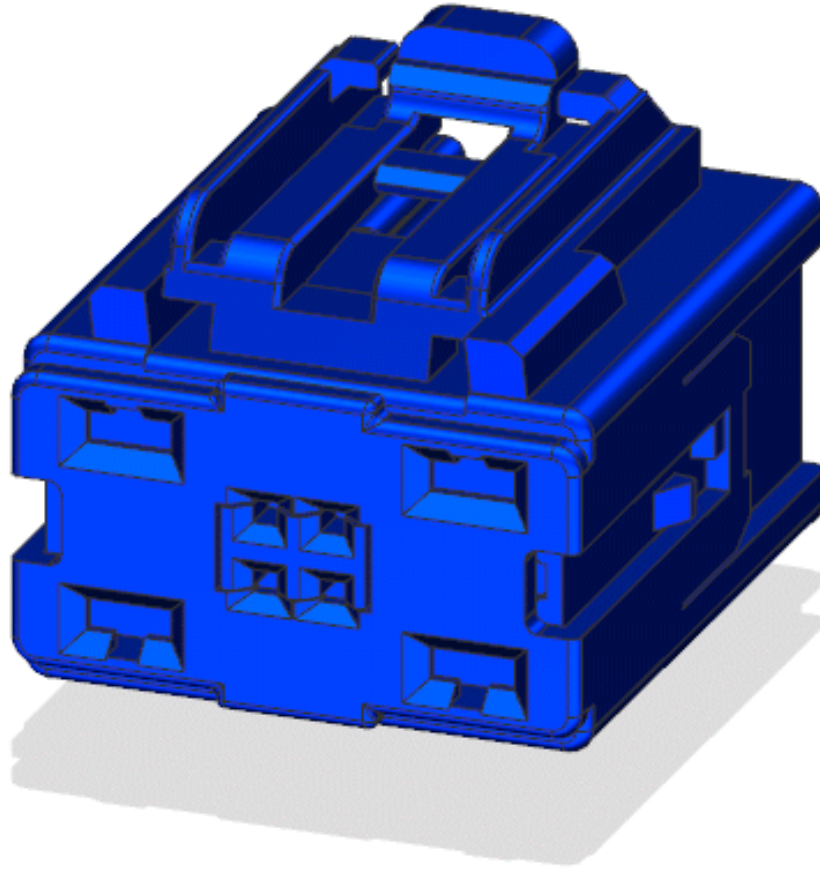

## MODULE-INVERTER 220VAC

Full Repair Kit: 68496346AA

No terminal repair kits have been identified.

End View

Isometric View

---

## Pin Information

	Cav	Circuit	Gauge	Color	Function
1	P802	1.0	GN	VOLT AC LINE 2	
2	N0	0	NA	NO CONNECT	
3	N0	0	NA	NO CONNECT	
4	A401	2.0	RD	FUSED B(+)	
5	P801	1.0	GN	VOLT AC LINE 1	
6	P805	0.35	GN	VOLT AC LINE 3	
7	N0	0	NA	NO CONNECT	
8	Z910	2.0	BK	GROUND	